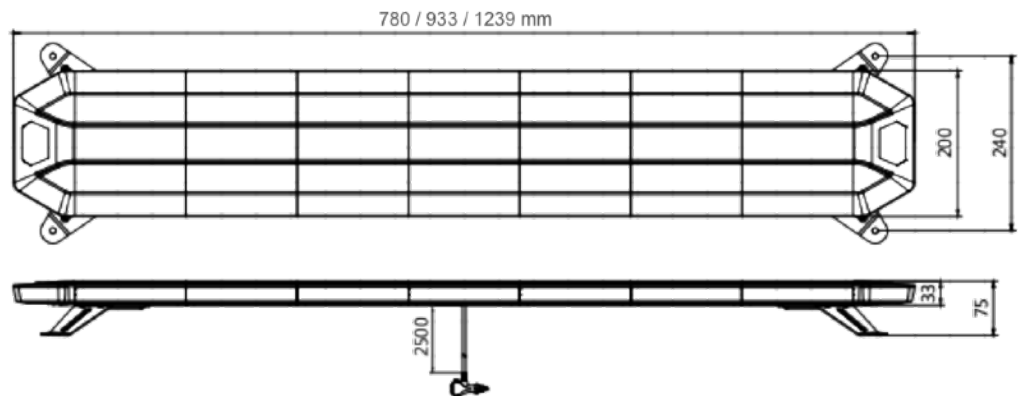

LED LIGHTBAR - very slim 33mm profile

FEATURES

- Voltage: 10/30V
- Power: 85,5 / 90,5 / 100 W
- Functions: warning light (11 patterns)
- Mounting: bracket
- Approvals: ECE R65 Class 2 / EMC R10
- Warranty: 3 years
- Waterproof: IP 67
- Operating temperature: -40°C to +65°C
- Connection: cable, 2500mm with cigarette lighter plug

LENGTHS AVAILABLE	POWER (amber LEDs)
474mm	76W
627mm	81W
780mm	85,5W
933mm	90,5W
1086mm	95W
1239mm	100W
1392mm	105W
1545mm	109,5
1698mm	114,5W
1850mm	119W
2003mm	124W

PART NO.	LENGTH	COLOR	OPTIONAL COLOR	VOLTAGE	POWER	LEDs	APPROVALS	IP
ELB509404	780mm			10-30V	85,5W	168pcs amber LED	ECE R65 Class 2 EMC R10	IP67
ELB509405	933mm				90,5W	192pcs amber LED		
ELB509407	1239mm				100W	240pcs amber LED		