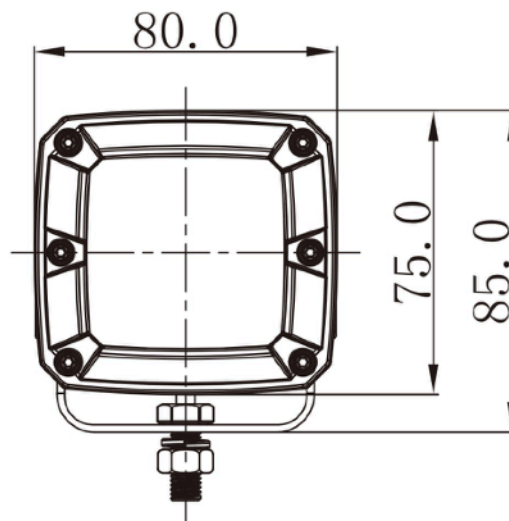

WORK LIGHT LED 80x75mm 10-32V

SPECIFICATIONS:

- Voltage: 10-32V
- Nominal power: 20W (4x 5W Osram LED)
- Power consumption: 1,4A @ 12V
- Beam: ultra wide beam
- Housing: die-cast aluminium
- Installation: screw
- Approvals: ECE R10, CISPR25 Class 3
- Ingress protection (IP rating): IP67
- Connection: cable 400mm

PART NO.	VOLTAGE	NOMINAL POWER	LEDs	LUMEN (effective)	BEAM	IP
EWL582620	10-32V	20W	4x 5W Osram LED	1280 Lm	ultra wide beam	IP67