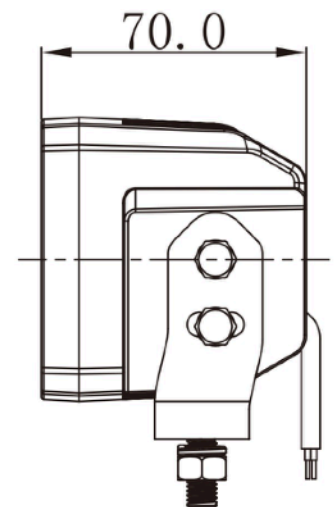

WORK LIGHT LED 80x75mm 10-32V

SPECIFICATIONS:

- Voltage: 10-32V
- Nominal power: 20W (4x 5W Osram LED)
- Power consumption: 1,4A @ 12V
- Beam: ultra wide beam
- Housing: die-cast aluminium
- Installation: screw
- Approvals: ECE R10, CISPR25 Class 3
- Ingress protection (IP rating): IP67
- Connection: cable 400mm

PART NO.	VOLTAGE	NOMINAL POWER	LEDs	LUMEN (effective)	BEAM	IP
EWL582620	10-32V	20W	4x 5W Osram LED	1280 Lm	ultra wide beam	IP67