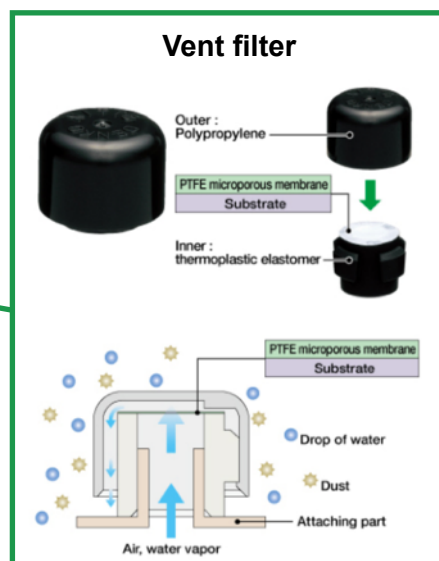

WORK LIGHT LED 54W

SPECIFICATIONS

- Voltage: 10-32V
- Nominal power: 54W (9x 4x1,5W Osram LED)
- With Thermo Sense function and Vent filter
- Beam: ultra wide beam
- Housing: die-cast aluminium
- Installation: screw
- Approvals: ECE R10, CISPR25
- Ingress protection (IP rating): IP67
- Connection: cable 400mm

LED

10-32V

54W

Thermo Sense

IP67

ECE R10

400mm

PART NO.	VOLTAGE	NOMINAL POWER	NUMBER OF LEDs	LUMEN (effective)	BEAM	IP
EWL583654	10-32V	54W	9x 4x1,5W Osram LED	3528Lm	ultra wide beam	IP67