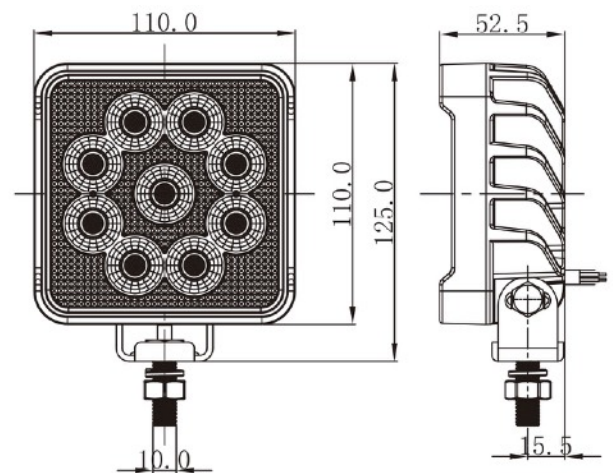

WORK LIGHT LED 54W

SPECIFICATIONS

- Voltage: 10-32V
- Nominal power: 54W (9x 4x1,5W Osram LED)
- With Thermo Sense function and Vent filter
- Beam: ultra wide beam
- Housing: die-cast aluminium
- Installation: screw
- Approvals: ECE R10, CISPR25
- Ingress protection (IP rating): IP67
- Connection: cable 400mm

LED

10-32V

54W

Thermo Sense

IP67

ECE R10

400mm

PART NO.	VOLTAGE	NOMINAL POWER	NUMBER OF LEDs	LUMEN (effective)	BEAM	IP
EWL583654	10-32V	54W	9x 4x1,5W Osram LED	3528Lm	ultra wide beam	IP67