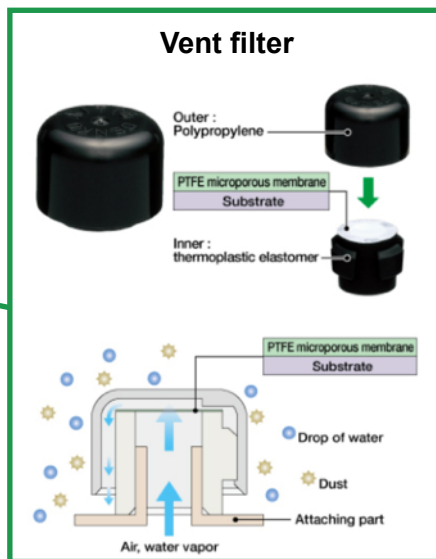

# WORK LIGHT LED ø83mm 10-32V

## SPECIFICATIONS

- Voltage: 10-32V
- Nominal power: 24W (16x 1,5W Osram LED)
- Power consumption: 2,06A @ 12V
- With Thermo Sense function and Vent filter
- Beam: ultra wide beam
- Housing: die-cast aluminium
- Installation: screw
- Ingress protection (IP rating): IP67
- Connection: cable 350mm

PART NO.	VOLTAGE	NOMINAL POWER	LEDs	LUMEN (effective)	BEAM	IP
EWL583124	10-32V	24W	16x1,5W Osram LED	2010 Lm	ultra wide beam	IP67