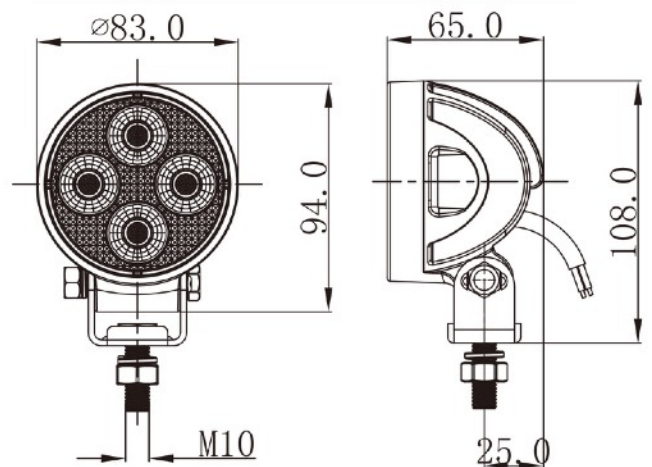

# WORK LIGHT LED ø83mm 10-32V

## SPECIFICATIONS

- Voltage: 10-32V
- Nominal power: 24W (16x 1,5W Osram LED)
- Power consumption: 2,06A @ 12V
- With Thermo Sense function and Vent filter
- Beam: ultra wide beam
- Housing: die-cast aluminium
- Installation: screw
- Ingress protection (IP rating): IP67
- Connection: cable 350mm

PART NO.	VOLTAGE	NOMINAL POWER	LEDs	LUMEN (effective)	BEAM	IP
EWL583124	10-32V	24W	16x1,5W Osram LED	2010 Lm	ultra wide beam	IP67