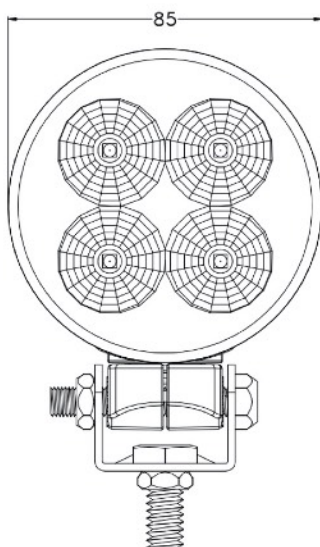

WORK LIGHT LED ø85mm 9-32V

SPECIFICATIONS

- Voltage: 9-32V
- Nominal power: 20W
- Power consumption: 1,40A @ 12V
- Beam: 60° wide beam
- Housing: die-cast aluminium
- Installation: screw, 360° swivel mount
- Approval: EMC CISPR25 CLASS 4
- Ingress protection (IP rating): IP68
- Operating temperature: from -45°C to +85°C
- Connection: cable 400mm

PART NO.	VOLTAGE	NOMINAL POWER	NUMBER LEDs	LUMEN	BEAM	IP
EWL510020	9-32V	20W	4x5W Osram LED	1400 Lm	60° wide beam	IP68