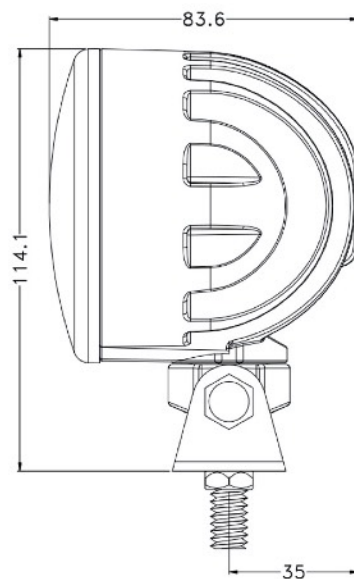

WORK LIGHT LED ø85mm 9-32V

SPECIFICATIONS

- Voltage: 9-32V
- Nominal power: 20W
- Power consumption: 1,40A @ 12V
- Beam: 60° wide beam
- Housing: die-cast aluminium
- Installation: screw, 360° swivel mount
- Approval: EMC CISPR25 CLASS 4
- Ingress protection (IP rating): IP68
- Operating temperature: from -45°C to +85°C
- Connection: cable 400mm

PART NO.	VOLTAGE	NOMINAL POWER	NUMBER LEDs	LUMEN	BEAM	IP
EWL510020	9-32V	20W	4x5W Osram LED	1400 Lm	60° wide beam	IP68