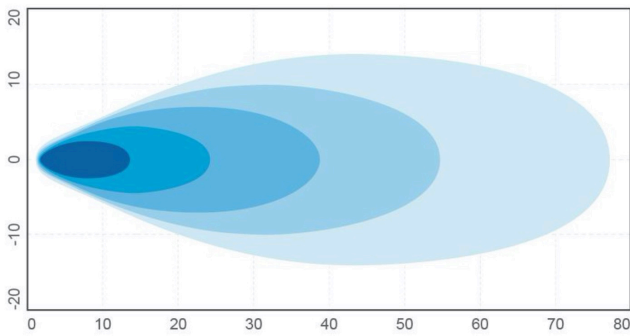

## WORK LIGHT LED ø84mm 20W

### SPECIFICATIONS:

- Voltage: 10-30V
- Nominal power: 20W (4x 5W Osram LED)
- Power consumption: 1,40A @ 13,5V
- Lumen: 2000Lm
- Beam: wide beam
- Housing: die-cast aluminum
- Installation: screw
- Approvals: EMC, CE
- Ingress protection (IP rating): IP67
- Connection: cable 500mm