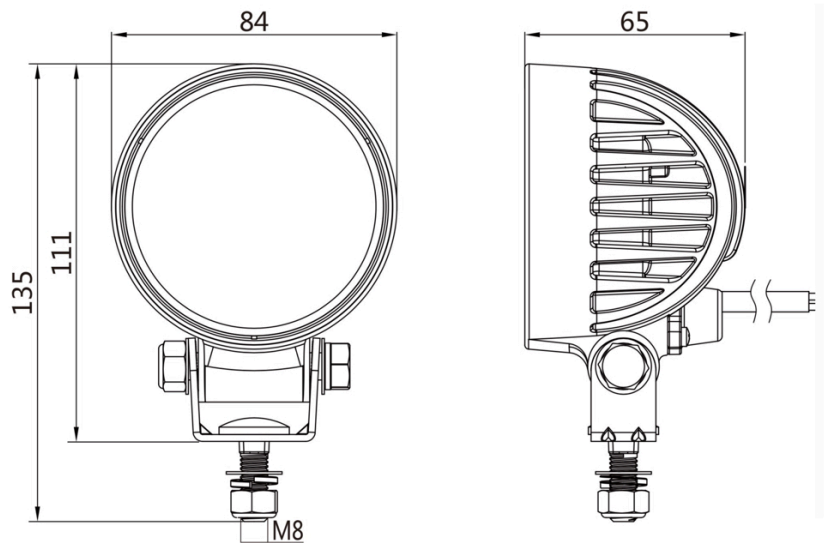

## WORK LIGHT LED ø84mm 20W

### SPECIFICATIONS:

- Voltage: 10-30V
- Nominal power: 20W (4x 5W Osram LED)
- Power consumption: 1,40A @ 13,5V
- Lumen: 2000Lm
- Beam: wide beam
- Housing: die-cast aluminum
- Installation: screw
- Approvals: EMC, CE
- Ingress protection (IP rating): IP67
- Connection: cable 500mm

PART NO.	VOLTAGE	NOMINAL POWER	LUMEN	BEAM	CONNECTION	IP
<b>EWLX30200</b>	10-30V	20W (4x 5W)	2000 Lm	wide beam	cable 500mm	IP67