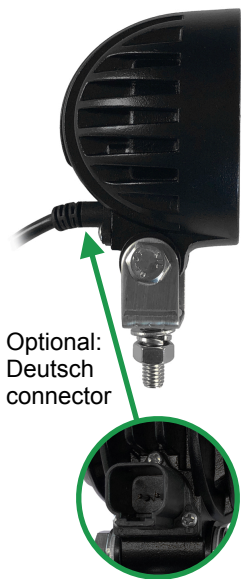

## WORK LIGHT LED ø84mm 20W

### SPECIFICATIONS:

- Voltage: 10-30V
- Nominal power: 20W (4x 5W Osram LED)
- Power consumption: 1,40A @ 13,5V
- Lumen: 2000Lm
- Beam: wide beam
- Housing: die-cast aluminum
- Installation: screw
- Approvals: EMC, CE
- Ingress protection (IP rating): IP67
- Connection: cable 500mm

PART NO.	VOLTAGE	NOMINAL POWER	LUMEN	BEAM	CONNECTION	IP
<b>EWLX30200</b>	10-30V	20W (4x 5W)	2000 Lm	wide beam	cable 500mm	IP67