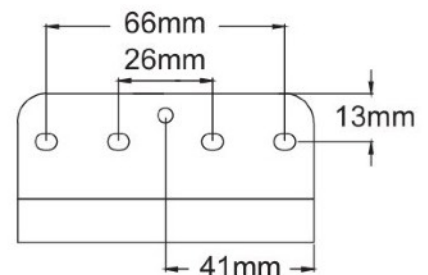

INTERIOR LAMP LED with ADJUSTABLE BRACKET

SPECIFICATIONS:

- Voltage: 12-24V
- Function: interior lamp
- Power: 8W (73x LED)
adjustable brightness 0,02A - 0,65A @ 13,5V
- ON/OFF control: touch button
- Installation: 2x screw
adjustable and removable bracket
- Approvals: EMC R10, RoHS
- Ingress protection (IP rating): IP56
- Connection: cable 400mm

touch button

- tap button to turn ON / OFF
- press and hold to adjust the brightness

adjustable and removable bracket

PART NO.	VOLTAGE	NOMINAL POWER	ON/OFF CONTROL	INSTALLATION	APPROVALS	IP
			touch button			
EIE573308	12-24V	8W (73x LED)	tap button to turn ON/OFF press and hold to adjust the brightness	2x screw and adjustable bracket	EMC R10 RoHS	IP56