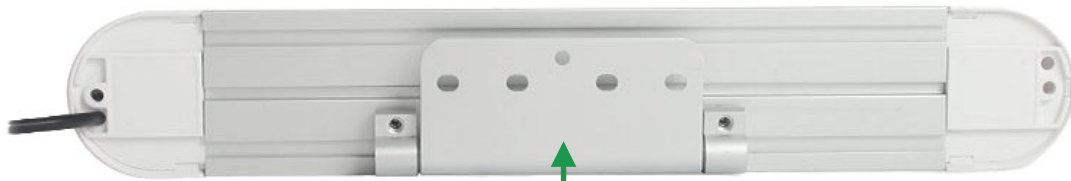

INTERIOR LAMP LED with ADJUSTABLE BRACKET

SPECIFICATIONS:

- Voltage: 12-24V
- Function: interior lamp
- Power: 8W (73x LED)
adjustable brightness 0,02A - 0,65A @ 13,5V
- ON/OFF control: touch button
- Installation: 2x screw
adjustable and removable bracket
- Approvals: EMC R10, RoHS
- Ingress protection (IP rating): IP56
- Connection: cable 400mm

touch button

- tap button to turn ON / OFF
- press and hold to adjust the brightness

adjustable and removable bracket

PART NO.	VOLTAGE	NOMINAL POWER	ON/OFF CONTROL	INSTALLATION	APPROVALS	IP
			touch button			
EIE573308	12-24V	8W (73x LED)	tap button to turn ON/OFF press and hold to adjust the brightness	2x screw and adjustable bracket	EMC R10 RoHS	IP56