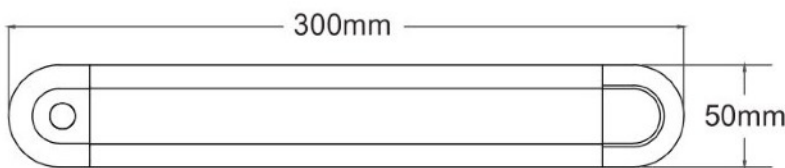

INTERIOR LAMP LED with ADJUSTABLE BRACKET

SPECIFICATIONS:

- Voltage: 12-24V
- Function: interior lamp
- Power: 8W (73x LED)
adjustable brightness 0,02A - 0,65A @ 13,5V
- ON/OFF control: touch button
- Installation: 2x screw
adjustable and removable bracket
- Approvals: EMC R10, RoHS
- Ingress protection (IP rating): IP56
- Connection: cable 400mm

touch button

- tap button to turn ON / OFF
- press and hold to adjust the brightness

adjustable and removable bracket

PART NO.	VOLTAGE	NOMINAL POWER	ON/OFF CONTROL	INSTALLATION	APPROVALS	IP
			touch button			
EIE573308	12-24V	8W (73x LED)	tap button to turn ON/OFF press and hold to adjust the brightness	2x screw and adjustable bracket	EMC R10 RoHS	IP56