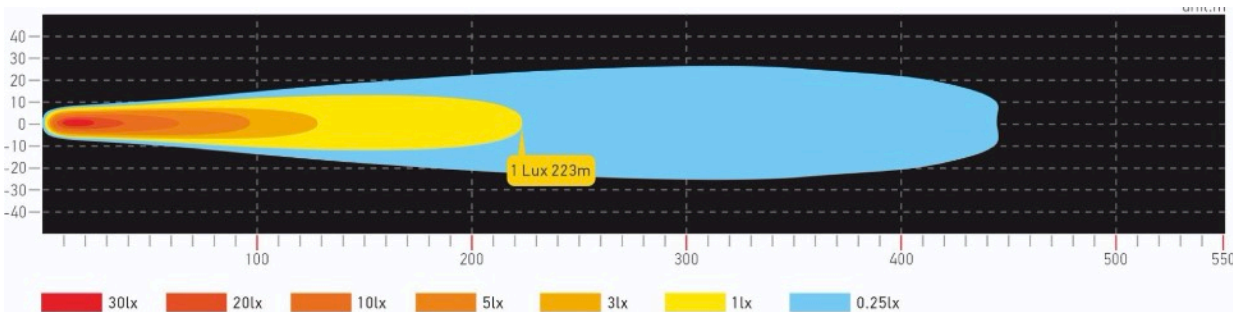

## FEATURES:

- Voltage: 10-33V DC
- Nominal power: 3x 10W LED
- Lumen: 2145Lm
- Vertical movement: 0° - 90°
- Horizontal movement (rotation): 360° infinite
- Automatic reset to default position after power off
- Emergency flashing function (SOS)
- Installation: 4x screw
- Approvals: ECE R10, CE, RoHS
- Ingress protection (IP rating): IP67

Candela Output  
maximum intensity  
I=50600 cd

Illumination  
Distance  
Distance to drop to 1lux

VOLTAGE	NOMINAL POWER	NUMBER OF LED	BEAM	LUMEN	APPROVALS	IP
10-30V	30W	3x 10W LED	spot - 5° flood - 45°	2145Lm	ECE R10 CE, RoHS	IP67