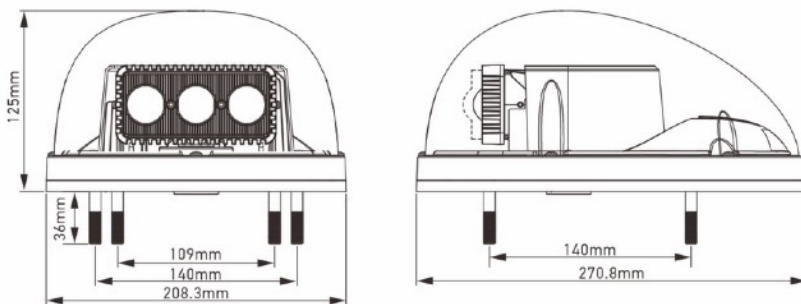

## FEATURES:

- Voltage: 10-33V DC
- Nominal power: 3x 10W LED
- Lumen: 2145Lm
- Vertical movement: 0° - 90°
- Horizontal movement (rotation): 360° infinite
- Automatic reset to default position after power off
- Emergency flashing function (SOS)
- Installation: 4x screw
- Approvals: ECE R10, CE, RoHS
- Ingress protection (IP rating): IP67

Candela Output  
maximum intensity  
I=50600 cd

Illumination  
Distance  
Distance to drop to 1lux

VOLTAGE	NOMINAL POWER	NUMBER OF LED	BEAM	LUMEN	APPROVALS	IP
10-30V	30W	3x 10W LED	spot - 5° flood - 45°	2145Lm	ECE R10 CE, RoHS	IP67