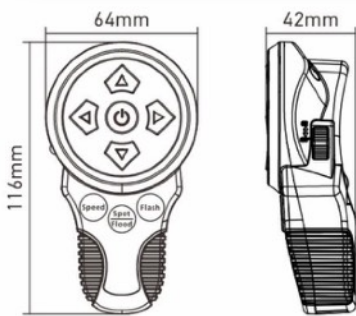

## FEATURES:

- Voltage: 10-33V DC
- Nominal power: 3x 10W LED
- Lumen: 2145Lm
- Vertical movement: 0° - 90°
- Horizontal movement (rotation): 360° infinite
- Automatic reset to default position after power off
- Emergency flashing function (SOS)
- Installation: 4x screw
- Approvals: ECE R10, CE, RoHS
- Ingress protection (IP rating): IP67

Candela Output  
maximum intensity  
I=50600 cd

Illumination  
Distance  
Distance to drop to 1lux

VOLTAGE	NOMINAL POWER	NUMBER OF LED	BEAM	LUMEN	APPROVALS	IP
10-30V	30W	3x 10W LED	spot - 5° flood - 45°	2145Lm	ECE R10 CE, RoHS	IP67